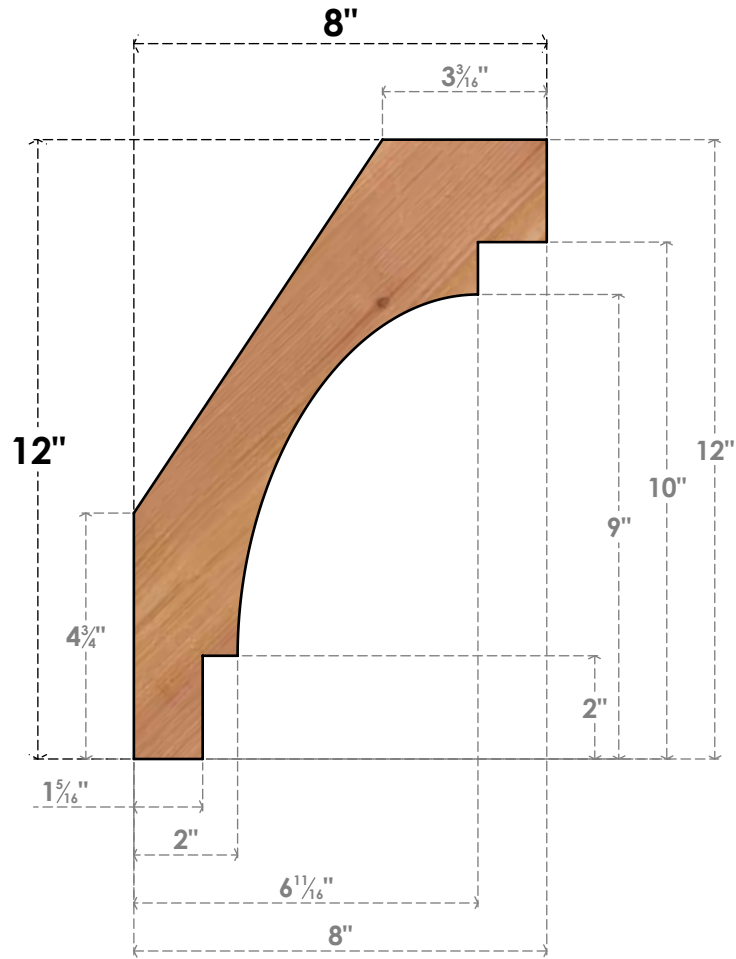

# BRC04X08X12MRC00SWR

3 1/2"W X 8"D X 12"H MERCED SMOOTH BRACE, WESTERN RED CEDAR

**SIDE**

**FRONT**

EKENA MILLWORK  
 2300 WEST MAIN ST.  
 CLARKSVILLE, TX 75426  
 TOLL FREE: 866-607-0453  
 WWW.EKENAMILLWORK.COM

**NOTES**

1. INSTALLATION TO BE COMPLETED IN ACCORDANCE WITH MANUFACTURER'S SPECIFICATIONS.
2. DRAWING MAY NOT BE TO SCALE
3. THIS DRAWING IS INTENDED FOR DESIGN AND PLANNING PURPOSES ONLY.
4. ALL INFORMATION CONTAINED HEREIN WAS CURRENT AT THE TIME OF DEVELOPMENT BUT MUST BE REVIEWED AND APPROVED BY THE PRODUCT MANUFACTURER TO BE CONSIDERED ACCURATE.
5. PRODUCTS ARE NOT KILN DRIED. THIS ITEM IS UNIQUE AND WILL CONTAIN THE NATURAL VARIATIONS THAT THE WOOD SPECIES OFFERS. THIS MAY RESULT IN VARIATIONS UP TO 1/4"