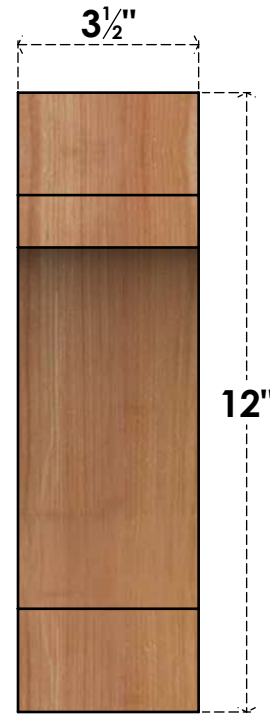

# BRC04X08X12MRC00SWR

3 1/2"W X 8"D X 12"H MERCED SMOOTH BRACE, WESTERN RED CEDAR

**SIDE**

**FRONT**

EKENA MILLWORK  
 2300 WEST MAIN ST.  
 CLARKSVILLE, TX 75426  
 TOLL FREE: 866-607-0453  
 WWW.EKENAMILLWORK.COM